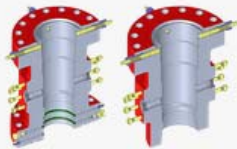

## Wellhead Equipment

At BOPM, we manufacture and supply a full line of Wellhead for production operation. With a team comprised of over 60 years of experience working with Wellhead, we offer not only a substantial catalog of products but also the knowledge and skills to find solutions to fit your Wellhead demand.

**SK-22/SK-29 Casing  
Head&Casin...**

**Fast Wellhead System**

**S casing head & S casing  
spool**

**Tubing head and tubing  
spool**

**Secondary seal**

**Casing hanger**

**Tubing hanger**

**Bottom connection of  
casing h...**