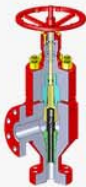

**SK-22/SK-29 Casing  
Head&Casin...**

**Fast Wellhead System**

**S casing head & S casing  
spool**

**Tubing head and tubing  
spool**

**Secondary seal**

**Casing hanger**

**Tubing hanger**

**Bottom connection of  
casing h...**

**FG&FGS Type Gate Valve**

**SM Expansion Type Gate Valve**

**FGS-W type Gate Valve**

**CH-2A Needle Choke Valve**

**Cage type Choke Valve**

**Plunger type Choke Valve**

**Orifice type Choke Valve**

**HA Hydraulic Actuator**